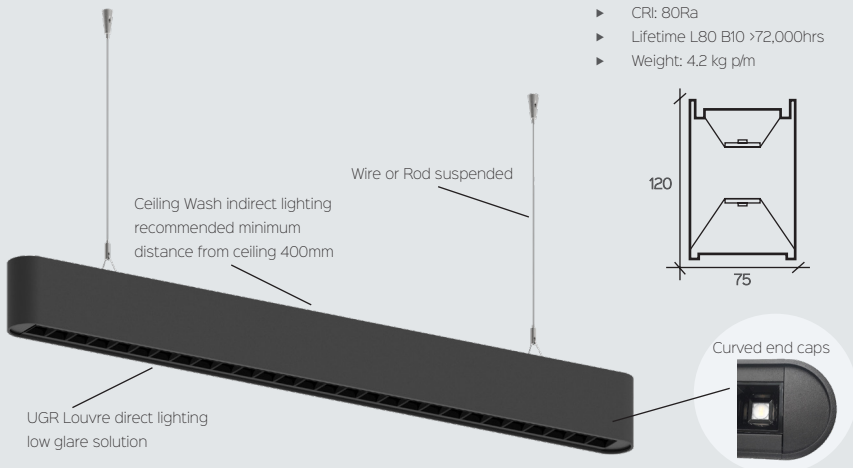

## Fitting Options

## Standard Specification Details:

- ▶ Suspended with Uplight: 75 profile
- ▶ CRI: 80Ra
- ▶ Lifetime L80 B10 >72,000hrs
- ▶ Weight: 4.2 kg /m

## Lens Optics

- ▶ Ceiling Wash uplight for excellent horizontal illuminance
- ▶ UGR Louvre downlight, ideal low glare solution at UGR <16 Available in 50° or 80° optic

## Curved End Caps

- ▶ Clean finish, avoids unsightly screws
- ▶ No light leak